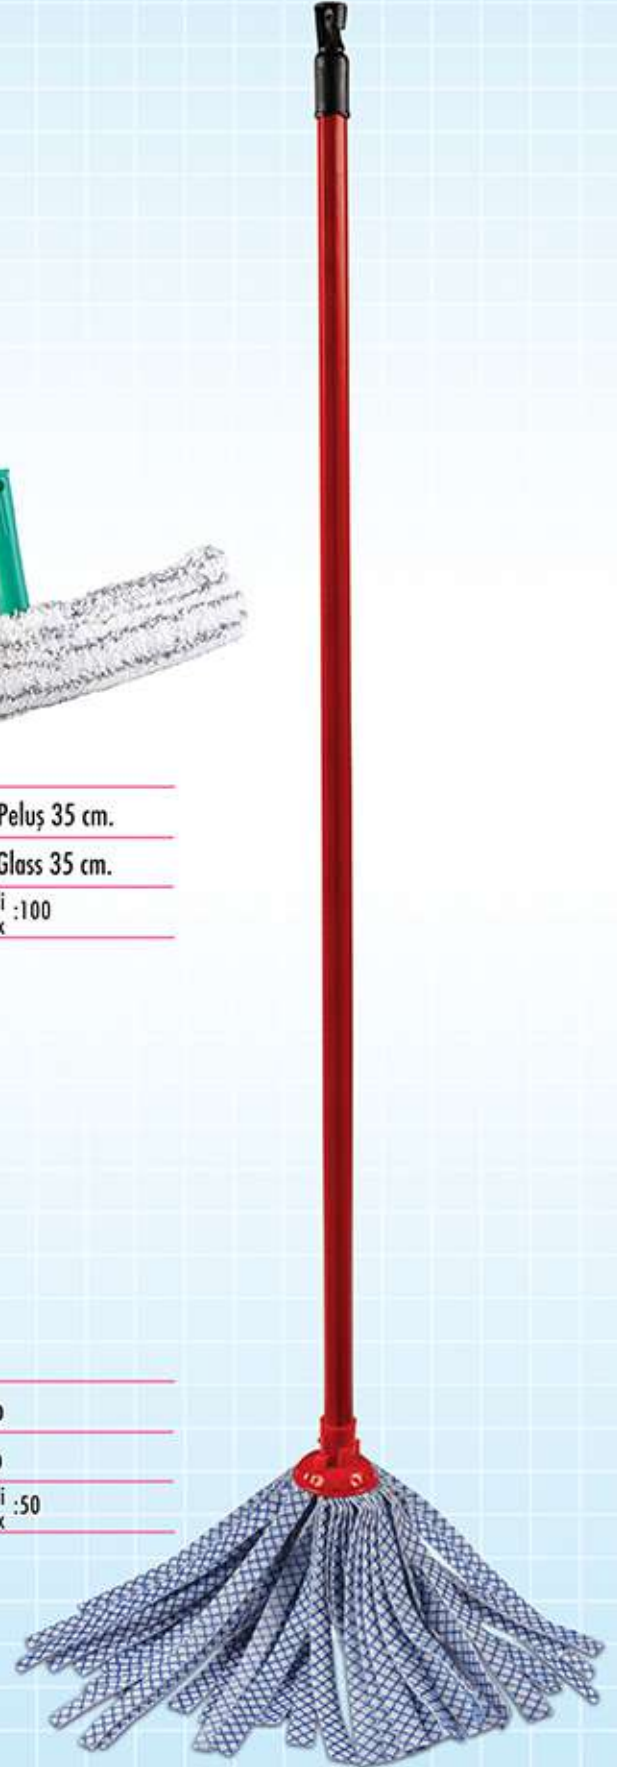

ART-204

Mikrofiber Mop

Microfiber Mop

Koli İçi Adedi :50
Pieces in Box

ART-203

Vileda Mop

Vileda Mop

Koli İçi Adedi :50
Pieces in Box