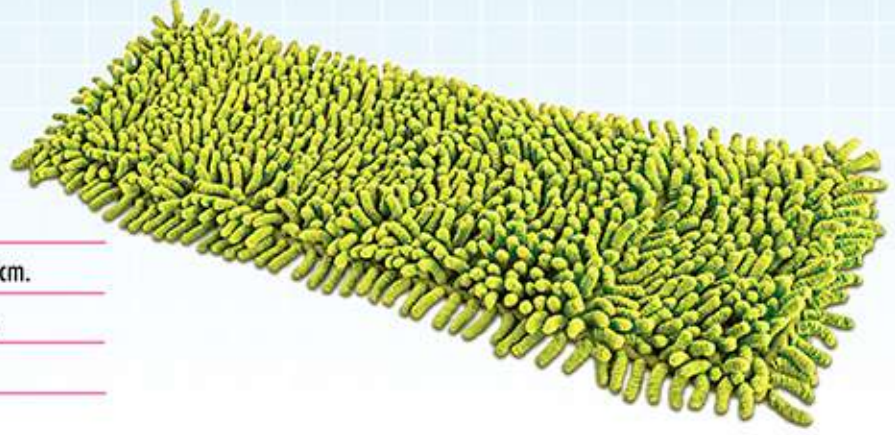

 arıtürk

Makarna Mop Grubu

Pasta Mop Group

14

ART-182
Makarna Mop 40 cm.
Pasta Mop 40 cm.
Koli İçi Adedi :100
Pieces in Box

ART-181
Makarna Mop 50 cm.
Pasta Mop 50 cm.
Koli İçi Adedi :100
Pieces in Box

ART-180
Makarna Mop 60 cm.
Pasta Mop 60 cm.
Koli İçi Adedi :100
Pieces in Box