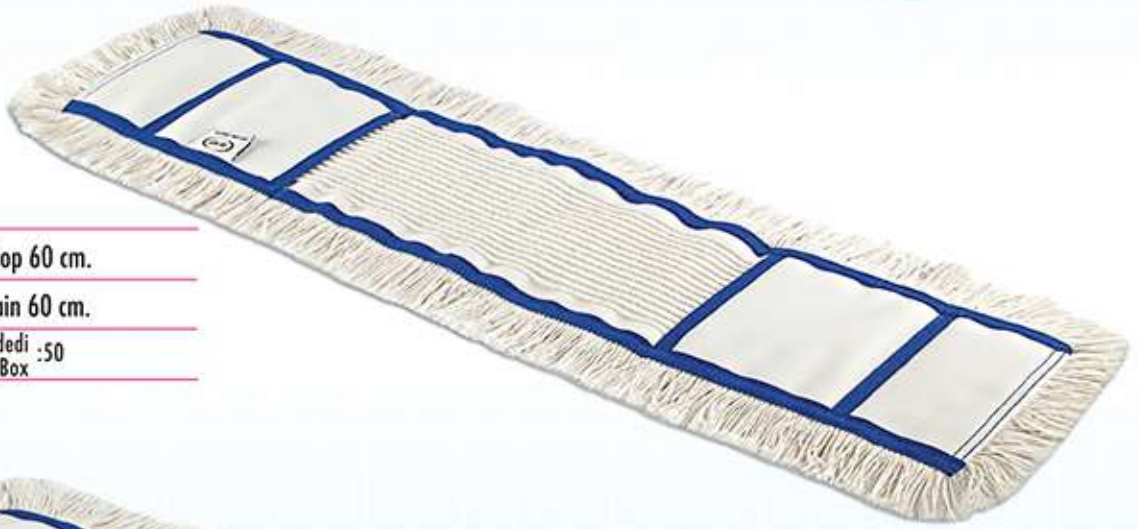

ART-112 Zincir Mop 60 cm.
Mop Chain 60 cm.
Koli İçi Adedi :50
Pieces in Box