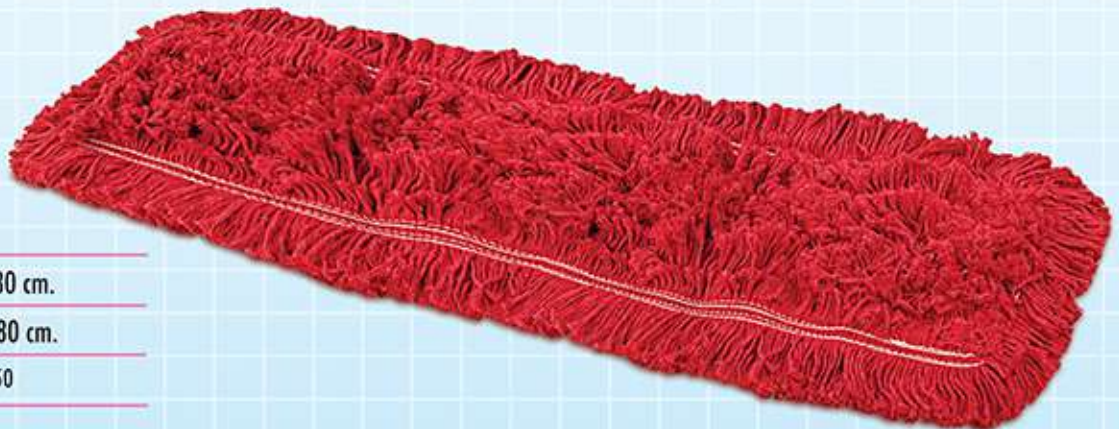

ART-123

Saçaklı Mop 80 cm.

Fringed Mop 80 cm.

Koli İçi Adedi :50
Pieces in Box