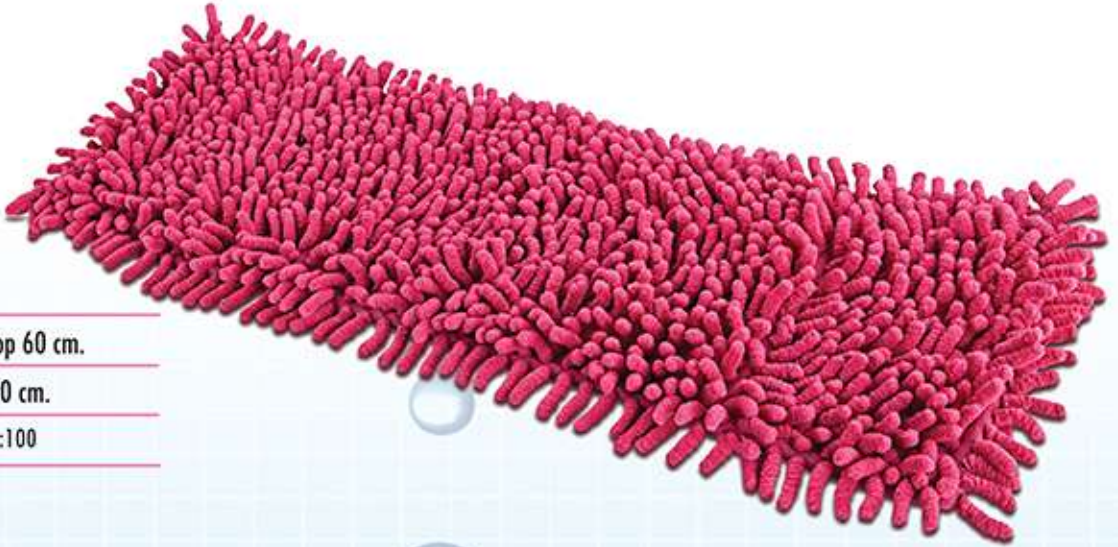

 arıtürk

Makarna Mop Grubu

Pasta Mop Group

14

ART-182
Makarna Mop 40 cm.
Pasta Mop 40 cm.
Koli İçi Adedi :100
Pieces in Box

ART-181
Makarna Mop 50 cm.
Pasta Mop 50 cm.
Koli İçi Adedi :100
Pieces in Box

ART-180
Makarna Mop 60 cm.
Pasta Mop 60 cm.
Koli İçi Adedi :100
Pieces in Box