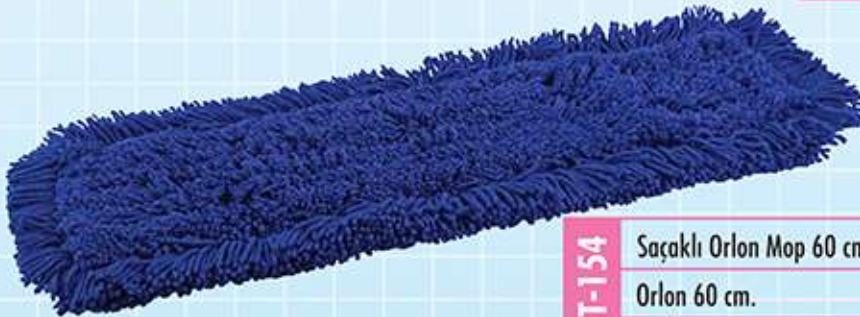

ART-150 Orlon Mop 40 cm.
Orlon 40 cm.
Koli İçi Adedi :100
Pieces in Box